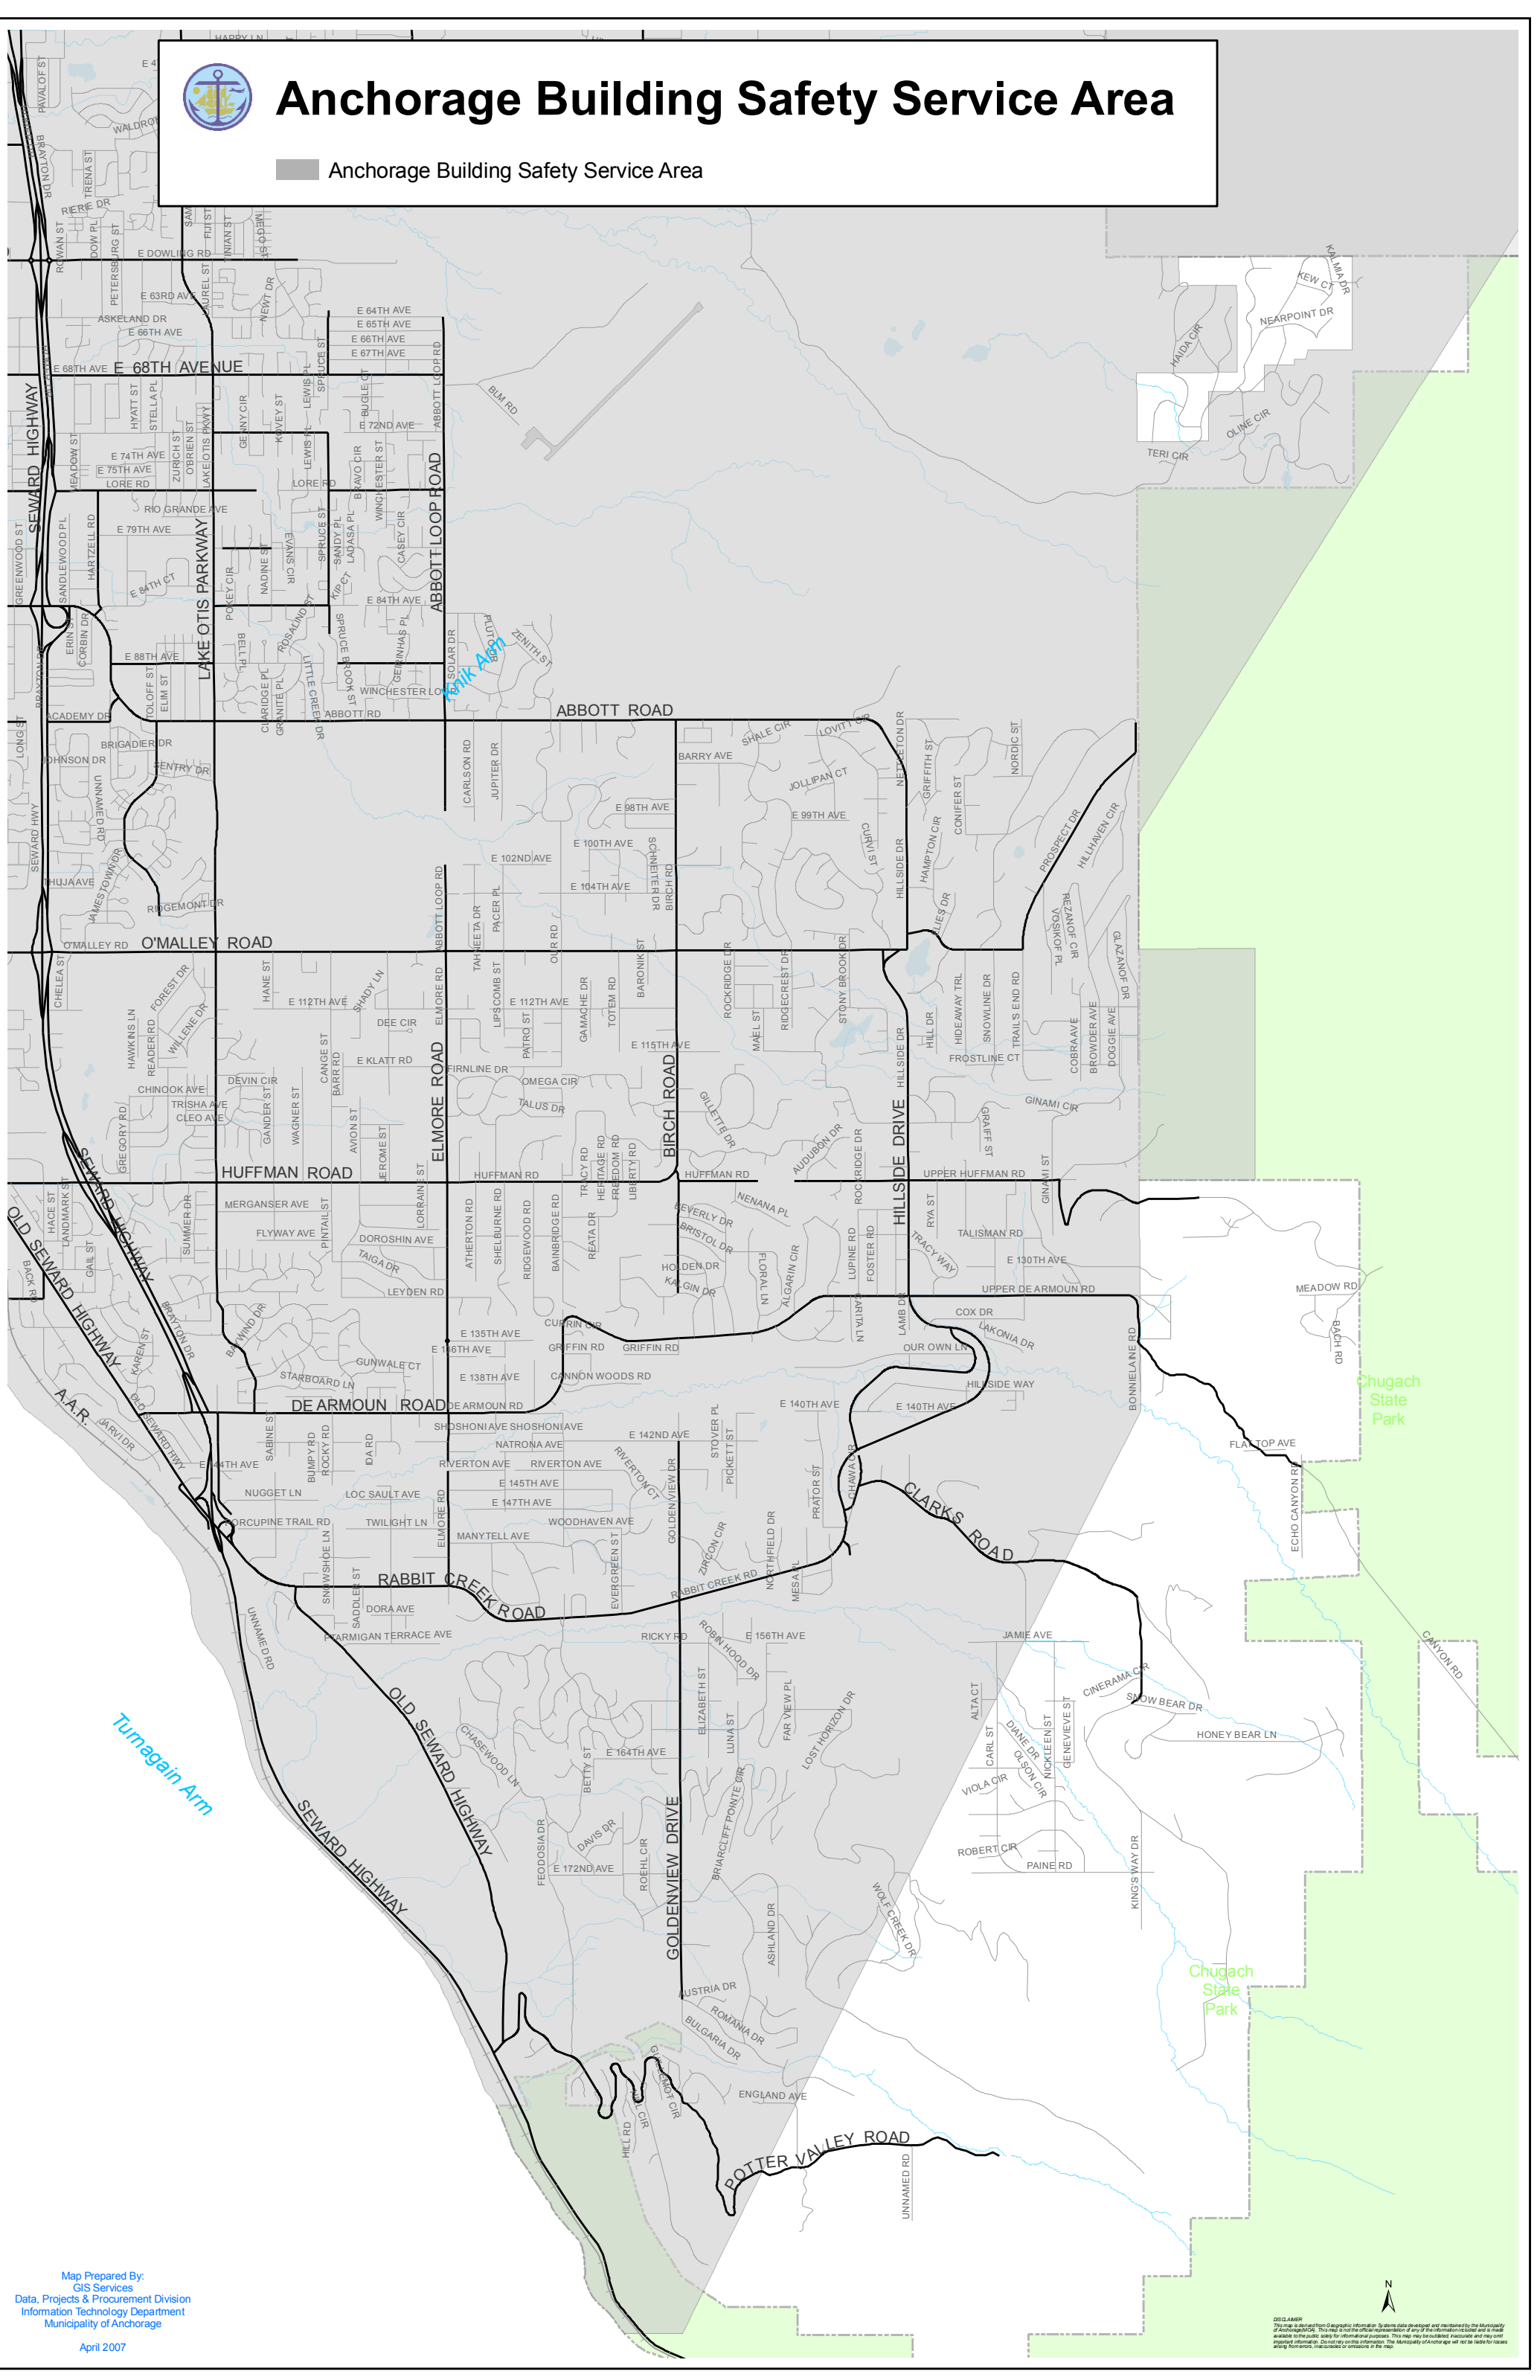

Anchorage Building Safety Service Area

■ Anchorage Building Safety Service Area

Map Prepared By:
GIS Services
Data, Projects & Procurement Division
Information Technology Department
Municipality of Anchorage

April 2007